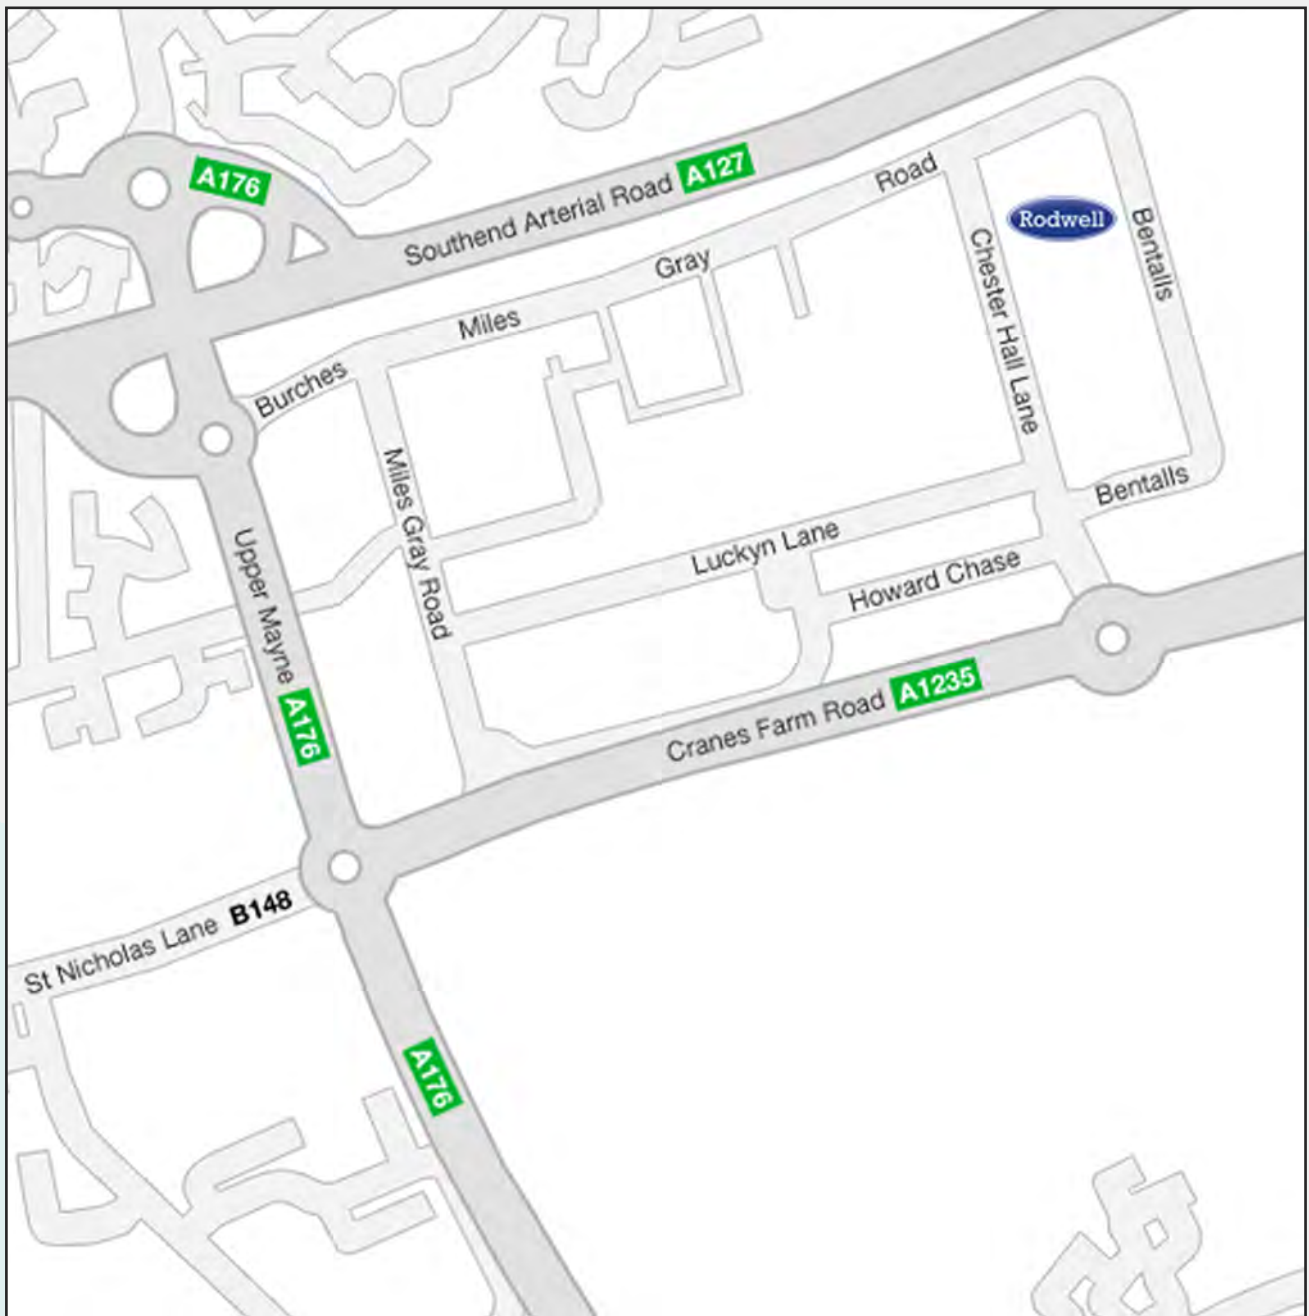

Location Map

Contact Details

Rodwell Scientific Instruments
Bentalls, Pipp's Hill Industrial Estate
Basildon, Essex
SS14 3SD

Tel: +44 (0)1268 286646 Fax: +44 (0)1268 287799

E-mail: sales@rodwell-autoclave.com

Online: www.rodwell-autoclave.com

Finding Us, Overview

Leave M25 at junction 29 in direction BASILDON, A127, SOUTHEND, Then Enter the roundabout and leave at exit 1 onto Southend Arterial Road (A127).

Stay on A127 for approximately 6 miles until you reach the roundabout for the A176 (Upper Mayne). Stay on Upper Mayne (A176) for 0.15 miles then enter the roundabout and leave at the exit 1 onto Burches. Continue straight over onto Miles Gray Road turning right at the end into Bentalls, from there are building is well signed on the left hand side.

Rodwell Scientific Instruments, Bentalls, Pipp's Hill Industrial Estate, Basildon, Essex SS14 3SD
Tel: +44 (0)1268 286646 Fax: +44 (0)1268 287799
E-mail: sales@rodwell-autoclave.com
Online: www.rodwell-autoclave.com